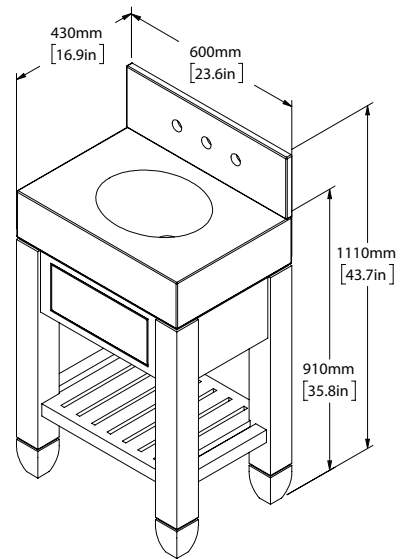

AVAILABLE FINISHES

WOOD LIGHT	WL
WOOD MID	WM
WOOD DARK	WD

AVAILABLE IN ALL PORTER STONE OPTIONS

DIMENSIONS

WIDTH [MM/IN]	600/23.6
DEPTH [MM/IN]	430/16.9
HEIGHT [MM/IN]	910/35.8
WASTE OUT HEIGHT [MM/IN]	545/21.5
WATER IN HEIGHT [MM/IN]	1010/39.8

CAVENDISH BLOCK SINGLE

SCALE 1:15

SCALE 1:15

SCALE 1:10

SCALE 1:20