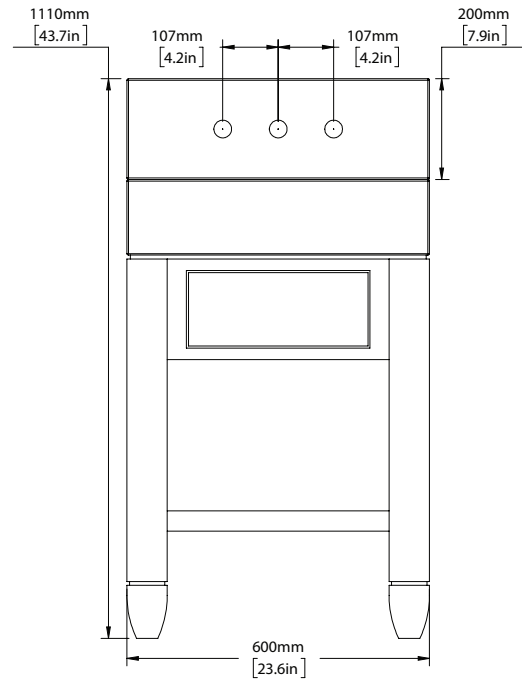

AVAILABLE FINISHES

WOOD LIGHT	WL
WOOD MID	WM
WOOD DARK	WD

AVAILABLE IN ALL PORTER STONE OPTIONS

DIMENSIONS

WIDTH [MM/IN]	600/23.6
DEPTH [MM/IN]	430/16.9
HEIGHT [MM/IN]	910/35.8
WASTE OUT HEIGHT [MM/IN]	545/21.5
WATER IN HEIGHT [MM/IN]	1010/39.8

CAVENDISH BLOCK SINGLE

SCALE 1:15

SCALE 1:15

SCALE 1:10

SCALE 1:20