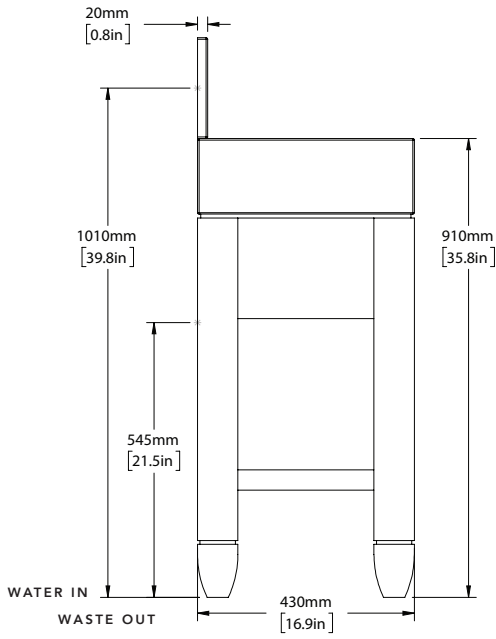

AVAILABLE FINISHES

WOOD LIGHT	WL
WOOD MID	WM
WOOD DARK	WD

AVAILABLE IN ALL PORTER STONE OPTIONS

DIMENSIONS

WIDTH [MM/IN]	600/23.6
DEPTH [MM/IN]	430/16.9
HEIGHT [MM/IN]	910/35.8
WASTE OUT HEIGHT [MM/IN]	545/21.5
WATER IN HEIGHT [MM/IN]	1010/39.8

CAVENDISH BLOCK SINGLE

SCALE 1:15

SCALE 1:15

SCALE 1:10

SCALE 1:20