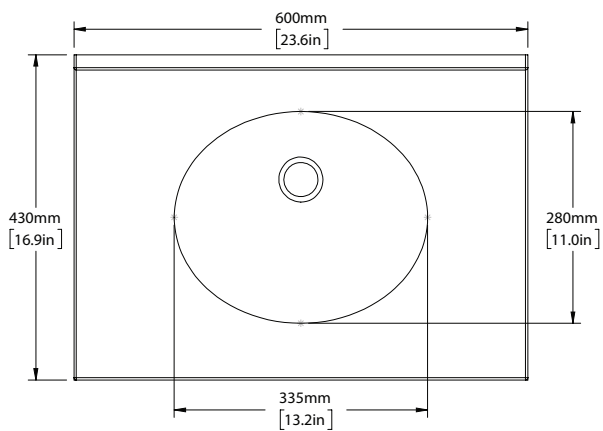

AVAILABLE FINISHES

WOOD LIGHT	WL
WOOD MID	WM
WOOD DARK	WD

AVAILABLE IN ALL PORTER STONE OPTIONS

DIMENSIONS

WIDTH [MM/IN]	600/23.6
DEPTH [MM/IN]	430/16.9
HEIGHT [MM/IN]	910/35.8
WASTE OUT HEIGHT [MM/IN]	545/21.5
WATER IN HEIGHT [MM/IN]	1010/39.8

CAVENDISH BLOCK SINGLE

SCALE 1:15

SCALE 1:15

SCALE 1:10

SCALE 1:20