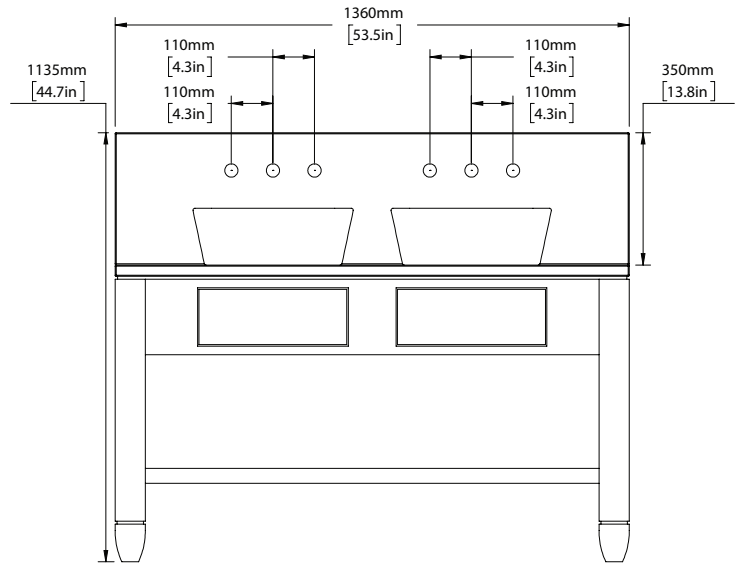

AVAILABLE FINISHES

WOOD LIGHT	WL
WOOD MID	WM
WOOD DARK	WD

AVAILABLE IN ALL PORTER STONE OPTIONS

DIMENSIONS

WIDTH [MM/IN]	1360/53.5
DEPTH [MM/IN]	520/20.5
HEIGHT [MM/IN]	785/30.9

WASTE OUT HEIGHT [MM/IN]	730/28.7
WATER IN HEIGHT [MM/IN]	1035/40.7

CAVENDISH BASIN DOUBLE

SCALE 1:20

SCALE 1:20

SCALE 1:20

SCALE 1:25