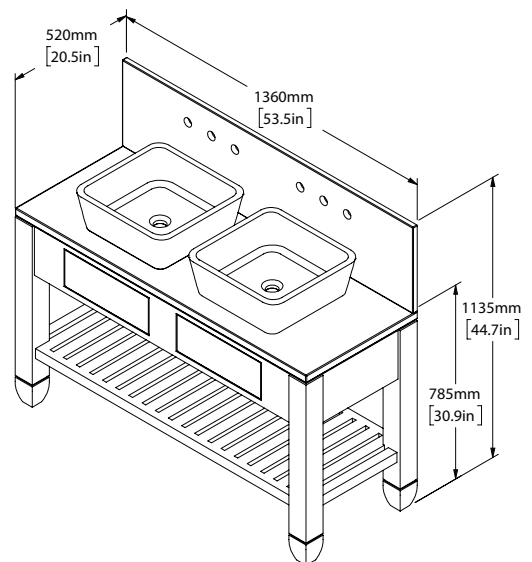

AVAILABLE FINISHES

WOOD LIGHT	WL
WOOD MID	WM
WOOD DARK	WD

AVAILABLE IN ALL PORTER STONE OPTIONS

DIMENSIONS

WIDTH [MM/IN]	1360/53.5
DEPTH [MM/IN]	520/20.5
HEIGHT [MM/IN]	785/30.9

WASTE OUT HEIGHT [MM/IN]	730/28.7
WATER IN HEIGHT [MM/IN]	1035/40.7

CAVENDISH BASIN DOUBLE

SCALE 1:20

SCALE 1:20

SCALE 1:20

SCALE 1:25