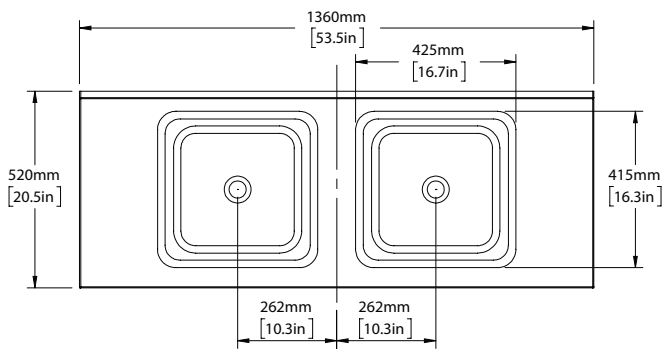

AVAILABLE FINISHES

WOOD LIGHT	WL
WOOD MID	WM
WOOD DARK	WD

AVAILABLE IN ALL PORTER STONE OPTIONS

DIMENSIONS

WIDTH [MM/IN]	1360/53.5
DEPTH [MM/IN]	520/20.5
HEIGHT [MM/IN]	785/30.9

WASTE OUT HEIGHT [MM/IN]	730/28.7
WATER IN HEIGHT [MM/IN]	1035/40.7

CAVENDISH BASIN DOUBLE

SCALE 1:20

SCALE 1:20

SCALE 1:20

SCALE 1:25