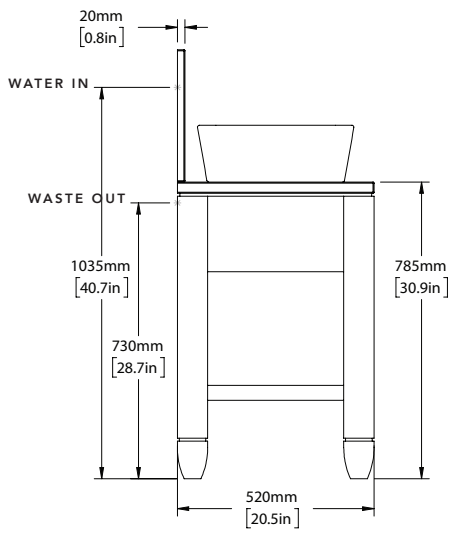

AVAILABLE FINISHES

WOOD LIGHT	WL
WOOD MID	WM
WOOD DARK	WD

AVAILABLE IN ALL PORTER STONE OPTIONS

DIMENSIONS

WIDTH [MM/IN]	1360/53.5
DEPTH [MM/IN]	520/20.5
HEIGHT [MM/IN]	785/30.9

WASTE OUT HEIGHT [MM/IN]	730/28.7
WATER IN HEIGHT [MM/IN]	1035/40.7

DETAILS

TWO CENTRAL TOUCH OPEN DRAWERS WITH LARGE OPEN SHELF BELOW. ALL WITH SOFT CLOSING MECHANISMS. MADE FROM SOLID OAK.

SWATCHES

WOOD LIGHT WOOD MID WOOD DARK

IMAGE REFERENCE

WOOD LIGHT
CARRARA MARBLE HONED
SILVER NICKEL BRASSWARE

CAVENDISH BASIN DOUBLE

SCALE 1:20

SCALE 1:20

SCALE 1:20

SCALE 1:25