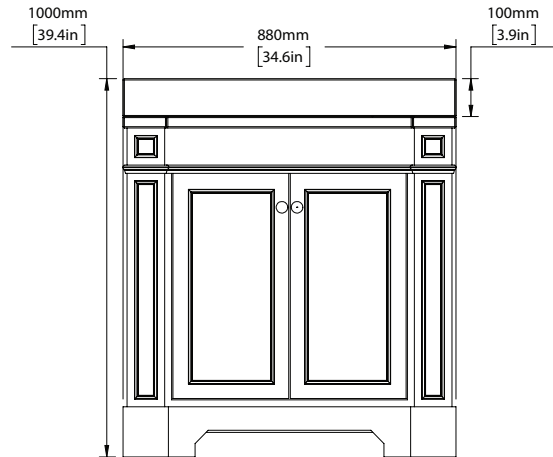

BASE COLOUR (MOHER)
AVAILABLE IN ALL PORTER STONE OPTIONS

DIMENSIONS

WIDTH [MM/IN]	880/34.6
DEPTH [MM/IN]	565/22.2
HEIGHT [MM/IN]	900/35.4
WASTE OUT HEIGHT [MM/IN]	545/21.5
WATER IN HEIGHT [MM/IN]	645/25.4

DETAILS

DOUBLE DOOR CENTRAL STORAGE WITH INNER SHELF. ALL WITH SOFT CLOSING MECHANISMS. SOLID BIRCH FRAMED WITH POPLAR WOOD AND MULTI LAYER PANELS.

SWATCHES

PEAK MOHER (BASE) COMBE HOWTH CAUSEWAY COOLE

CUSTOM

IMAGE REFERENCE

PAINTED MOHER
CARRARA MARBLE HONED
SILVER NICKEL BRASSWARE

ROXFORD

SCALE 1:20

SCALE 1:20

SCALE 1:20

SCALE 1:25