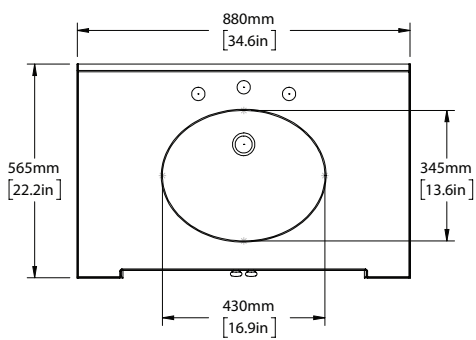

BASE COLOUR (MOHER)
AVAILABLE IN ALL PORTER STONE OPTIONS

DIMENSIONS

WIDTH [MM/IN]	880/34.6
DEPTH [MM/IN]	565/22.2
HEIGHT [MM/IN]	900/35.4
WASTE OUT HEIGHT [MM/IN]	545/21.5
WATER IN HEIGHT [MM/IN]	645/25.4

IMAGE REFERENCE

PAINTED MOHER
CARRARA MARBLE HONED
SILVER NICKEL BRASSWARE

ROXFORD

SCALE 1:20

SCALE 1:20

SCALE 1:20

SCALE 1:25