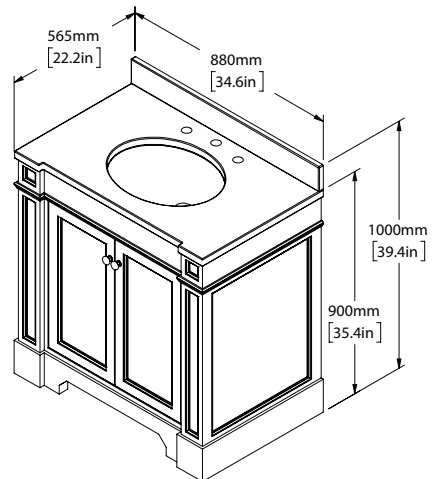

BASE COLOUR (MOHER)
AVAILABLE IN ALL PORTER STONE OPTIONS

DIMENSIONS

WIDTH [MM/IN]	880/34.6
DEPTH [MM/IN]	565/22.2
HEIGHT [MM/IN]	900/35.4
WASTE OUT HEIGHT [MM/IN]	545/21.5
WATER IN HEIGHT [MM/IN]	645/25.4

IMAGE REFERENCE

PAINTED MOHER
CARRARA MARBLE HONED
SILVER NICKEL BRASSWARE

ROXFORD

SCALE 1:20

SCALE 1:20

SCALE 1:20

SCALE 1:25