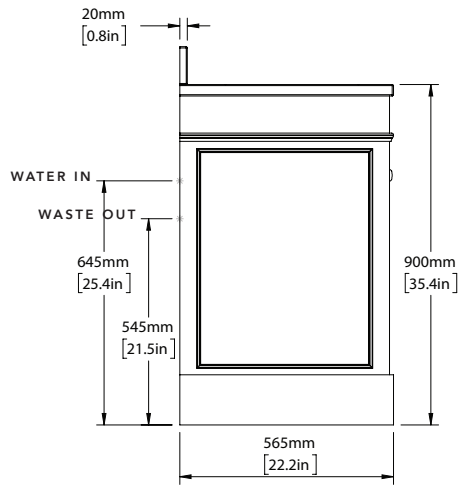

BASE COLOUR (MOHER)
AVAILABLE IN ALL PORTER STONE OPTIONS

DIMENSIONS

WIDTH [MM/IN]	880/34.6
DEPTH [MM/IN]	565/22.2
HEIGHT [MM/IN]	900/35.4
WASTE OUT HEIGHT [MM/IN]	545/21.5
WATER IN HEIGHT [MM/IN]	645/25.4

DETAILS

DOUBLE DOOR CENTRAL STORAGE WITH INNER SHELF. ALL WITH SOFT CLOSING MECHANISMS. SOLID BIRCH FRAMED WITH POPLAR WOOD AND MULTI LAYER PANELS.

SWATCHES

PEAK MOHER (BASE) COMBE HOWTH CAUSEWAY COOLE

CUSTOM

IMAGE REFERENCE

PAINTED MOHER
CARRARA MARBLE HONED
SILVER NICKEL BRASSWARE

ROXFORD

SCALE 1:20

SCALE 1:20

SCALE 1:20

SCALE 1:25