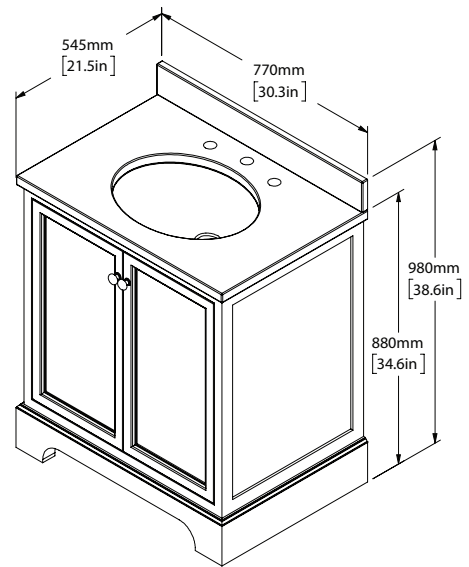

SCALE 1:20

SCALE 1:20