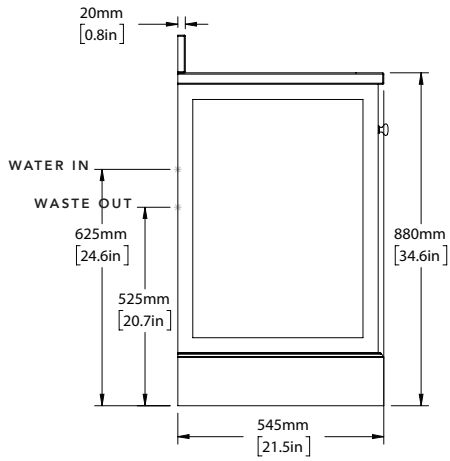

DIMENSIONS

WIDTH [MM/IN]	770/30.3
DEPTH [MM/IN]	545/21.5
HEIGHT [MM/IN]	880/34.6

WASTE OUT HEIGHT [MM/IN]	525/20.7
WATER IN HEIGHT [MM/IN]	625/24.6

DETAILS

DOUBLE DOOR CENTRAL STORAGE WITH INNER SHELF. ALL WITH SOFT CLOSING MECHANISMS. SOLID BIRCH FRAMED WITH POPLAR WOOD AND MULTI LAYER PANELS.

SWATCHES

PEAK MOHER (BASE) COMBE HOWTH CAUSEWAY COOLE

CUSTOM

IMAGE REFERENCE

PAINTED MOHER
CARRARA MARBLE HONED
SILVER NICKEL BRASSWARE

NEWBURY

SCALE 1:20

SCALE 1:20

SCALE 1:20

SCALE 1:20