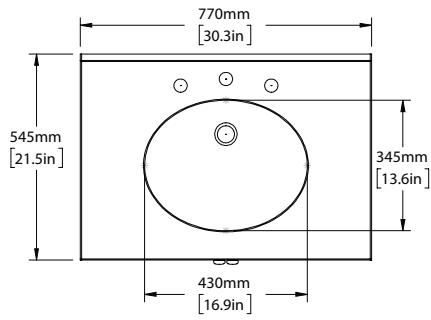

DIMENSIONS

WIDTH [MM/IN]	770/30.3
DEPTH [MM/IN]	545/21.5
HEIGHT [MM/IN]	880/34.6

WASTE OUT HEIGHT [MM/IN]	525/20.7
WATER IN HEIGHT [MM/IN]	625/24.6

DETAILS

DOUBLE DOOR CENTRAL STORAGE WITH INNER SHELF. ALL WITH SOFT CLOSING MECHANISMS. SOLID BIRCH FRAMED WITH POPLAR WOOD AND MULTI LAYER PANELS.

SWATCHES

PEAK MOHER (BASE) COMBE HOWTH CAUSEWAY COOLE

CUSTOM

IMAGE REFERENCE

PAINTED MOHER
CARRARA MARBLE HONED
SILVER NICKEL BRASSWARE

NEWBURY

SCALE 1:20

SCALE 1:20