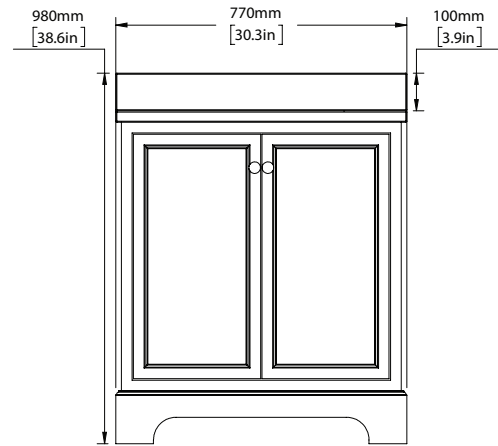

DIMENSIONS

WIDTH [MM/IN]	770/30.3
DEPTH [MM/IN]	545/21.5
HEIGHT [MM/IN]	880/34.6

WASTE OUT HEIGHT [MM/IN]	525/20.7
WATER IN HEIGHT [MM/IN]	625/24.6

DETAILS

DOUBLE DOOR CENTRAL STORAGE WITH INNER SHELF. ALL WITH SOFT CLOSING MECHANISMS. SOLID BIRCH FRAMED WITH POPLAR WOOD AND MULTI LAYER PANELS.

SWATCHES

PEAK MOHER (BASE) COMBE HOWTH CAUSEWAY COOLE

CUSTOM

IMAGE REFERENCE

PAINTED MOHER
CARRARA MARBLE HONED
SILVER NICKEL BRASSWARE

NEWBURY

SCALE 1:20

SCALE 1:20