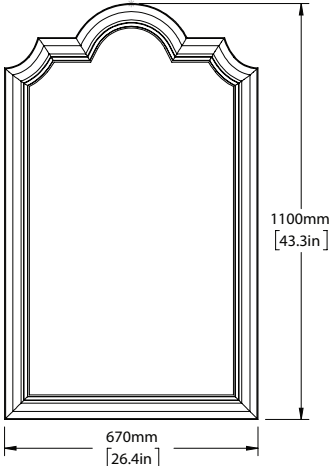

### DIMENSIONS

HEIGHT [MM/IN]	1100/43.3
WIDTH [MM/IN]	670/26.4
DEPTH [MM/IN]	35/1.4

### IMAGE REFERENCE

PAINTED MOHER

DIJON MIRROR  
LARGE

SCALE 1:20

SCALE 1:20

SCALE 1:15

SCALE 1:20