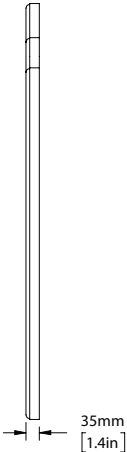

## DIJON MIRROR LARGE

DISTINGUISHED BY THE FLOURISH OF ITS CURVED TOP DETAIL, THE DIJON FEATURES A PAINTED SOLID POPLAR WOODEN FRAME. WHETHER IN SMALL OR LARGE PROPORTION, BOTH ARE AVAILABLE IN MIRRORED CABINETS.

### DIMENSIONS

HEIGHT [MM/IN]	1100/43.3
WIDTH [MM/IN]	670/26.4
DEPTH [MM/IN]	35/1.4

### SWATCHES

PEAK MOHER (BASE) COMBE HOWTH CAUSEWAY COOLE

CUSTOM

### IMAGE REFERENCE

PAINTED MOHER

DIJON MIRROR  
LARGE

SCALE 1:20

SCALE 1:20

SCALE 1:15

SCALE 1:20