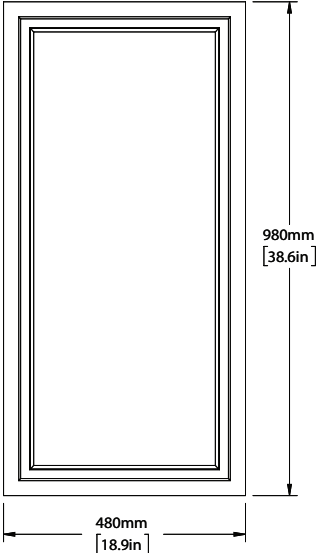

NORBURY MIRROR TALL

CREATED TO BLEND SEAMLESSLY WITH YOUR INTERIOR TASTES, THE NORBURY SOLID POPLAR PAINTED FRAME MIRROR IS VERSATILE ENOUGH TO SHOW ANY BATHROOM IN A BETTER LIGHT.

AVAILABLE FINISHES

PORTER COLOURS	VPPC
CUSTOM COLOUR	VPCC

BASE COLOUR (MOHER)

DIMENSIONS

HEIGHT [MM/IN]	980/38.6
WIDTH [MM/IN]	480/18.9
DEPTH [MM/IN]	25/1.0

DETAILS

FRAME MADE FROM POPLAR WOOD.

SWATCHES

PEAK MOHER (BASE) COMBE HOWTH CAUSEWAY COOLE

CUSTOM

IMAGE REFERENCE

PAINTED MOHER

NORBURY MIRROR
TALL

SCALE 1:15

SCALE 1:15

SCALE 1:10

SCALE 1:15