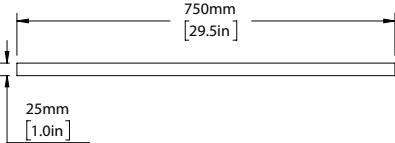

BASE COLOUR (MOHER)

DIMENSIONS

HEIGHT [MM/IN]	1050/41.3
WIDTH [MM/IN]	750/29.5
DEPTH [MM/IN]	25/1.0

DETAILS

FRAME MADE FROM POPLAR WOOD.

SWATCHES

PEAK MOHER (BASE) COMBE HOWTH CAUSEWAY COOLE

CUSTOM

IMAGE REFERENCE

PAINTED MOHER

NORBURY MIRROR
LARGE

SCALE 1:20

SCALE 1:20

SCALE 1:15

SCALE 1:20