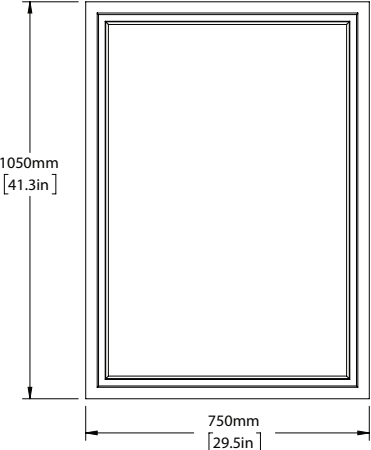

BASE COLOUR (MOHER)

DIMENSIONS

HEIGHT [MM/IN]	1050/41.3
WIDTH [MM/IN]	750/29.5
DEPTH [MM/IN]	25/1.0

DETAILS

FRAME MADE FROM POPLAR WOOD.

SWATCHES

PEAK MOHER (BASE) COMBE HOWTH CAUSEWAY COOLE

CUSTOM

IMAGE REFERENCE

PAINTED MOHER

NORBURY MIRROR
LARGE

SCALE 1:20

SCALE 1:20

SCALE 1:15

SCALE 1:20