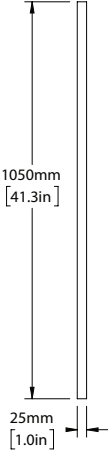

NORBURY MIRROR LARGE

CREATED TO BLEND SEAMLESSLY WITH YOUR INTERIOR TASTES, THE NORBURY SOLID POPLAR PAINTED FRAME MIRROR IS VERSATILE ENOUGH TO SHOW ANY BATHROOM IN A BETTER LIGHT.

AVAILABLE FINISHES

PORTER COLOURS	VPPC
CUSTOM COLOUR	VPCC

BASE COLOUR (MOHER)

DIMENSIONS

HEIGHT [MM/IN]	1050/41.3
WIDTH [MM/IN]	750/29.5
DEPTH [MM/IN]	25/1.0

DETAILS

FRAME MADE FROM POPLAR WOOD.

SWATCHES

PEAK MOHER (BASE) COMBE HOWTH CAUSEWAY COOLE

CUSTOM

IMAGE REFERENCE

PAINTED MOHER

NORBURY MIRROR
LARGE

SCALE 1:20

SCALE 1:20

SCALE 1:15

SCALE 1:20