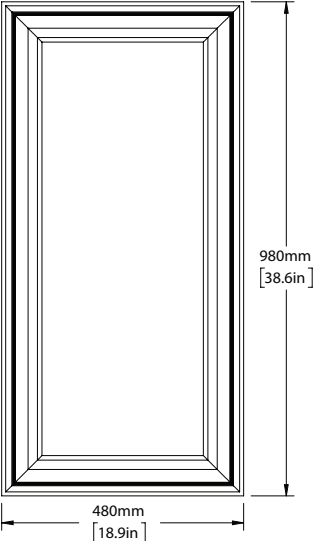

GRANVILLE MIRROR TALL

WITH SOLID POPLAR CONSTRUCTION AND FINE MOULDED DETAILING, THE GRANVILLE PAINTED FRAME MIRROR REFLECTS WELL UPON ANY BATHROOM.

AVAILABLE FINISHES

PORTER COLOURS	VPPC
CUSTOM COLOUR	VPCC

BASE COLOUR (MOHER)

DIMENSIONS

HEIGHT [MM/IN]	980/38.6
WIDTH [MM/IN]	480/18.9
DEPTH [MM/IN]	45/1.8

DETAILS

FRAME MADE FROM POPLAR WOOD.

SWATCHES

PEAK MOHER (BASE) COMBE HOWTH CAUSEWAY COOLE

CUSTOM

IMAGE REFERENCE

PAINTED MOHER

GRANVILLE
MIRROR TALL

SCALE 1 : 15

SCALE 1 : 15

SCALE 1 : 10

SCALE 1 : 15