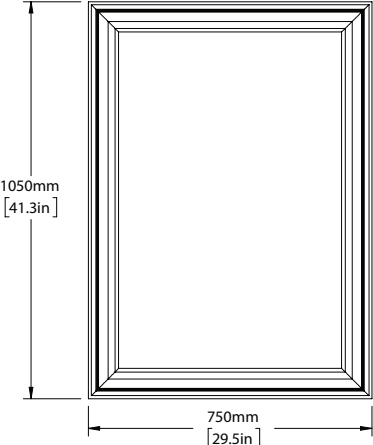

BASE COLOUR (MOHER)

DIMENSIONS

HEIGHT [MM/IN]	1050/41.3
WIDTH [MM/IN]	750/29.5
DEPTH [MM/IN]	45/1.8

DETAILS

FRAME MADE FROM POPLAR WOOD.

SWATCHES

PEAK MOHER (BASE) COMBE HOWTH CAUSEWAY COOLE

CUSTOM

IMAGE REFERENCE

PAINTED MOHER

GRANVILLE
MIRROR LARGE

SCALE 1:20

SCALE 1:20

SCALE 1:15

SCALE 1:20