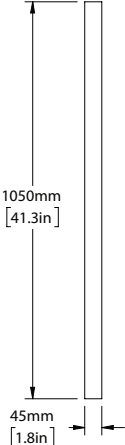

GRANVILLE MIRROR LARGE

WITH SOLID POPLAR CONSTRUCTION AND FINE MOULDED DETAILING, THE GRANVILLE PAINTED FRAME MIRROR REFLECTS WELL UPON ANY BATHROOM.

AVAILABLE FINISHES

PORTER COLOURS	VPPC
CUSTOM COLOUR	VPCC

BASE COLOUR (MOHER)

DIMENSIONS

HEIGHT [MM/IN]	1050/41.3
WIDTH [MM/IN]	750/29.5
DEPTH [MM/IN]	45/1.8

DETAILS

FRAME MADE FROM POPLAR WOOD.

SWATCHES

PEAK MOHER (BASE) COMBE HOWTH CAUSEWAY COOLE

CUSTOM

IMAGE REFERENCE

PAINTED MOHER

GRANVILLE
MIRROR LARGE

SCALE 1:20

SCALE 1:20

SCALE 1:15

SCALE 1:20