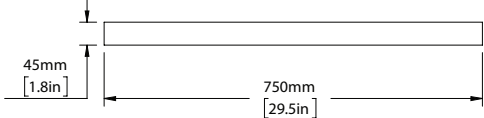

BASE COLOUR (MOHER)

DIMENSIONS

HEIGHT [MM/IN]	1050/41.3
WIDTH [MM/IN]	750/29.5
DEPTH [MM/IN]	45/1.8

DETAILS

FRAME MADE FROM POPLAR WOOD.

SWATCHES

PEAK MOHER (BASE) COMBE HOWTH CAUSEWAY COOLE

CUSTOM

IMAGE REFERENCE

PAINTED MOHER

GRANVILLE
MIRROR LARGE

SCALE 1:20

SCALE 1:20

SCALE 1:15

SCALE 1:20