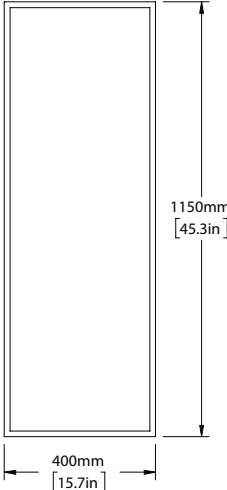

AVAILABLE FINISHES

POLISHED CHROME	PC
SILVER NICKEL	SN
POLISHED BRASS	PB
ANTIQUÉ BRASS	AB

DIMENSIONS

HEIGHT [MM/IN]	1150/45.3
WIDTH [MM/IN]	400/15.7
DEPTH [MM/IN]	15/0.6

DETAILS

FRAME MADE FROM HEAVY GAUGE BRASS METAL.

SWATCHES

POLISHED CHROME SILVER NICKEL POLISHED BRASS ANTIQUE BRASS

IMAGE REFERENCE

SILVER NICKEL FINISH

EVERDON
MIRROR TALL

SCALE 1:20

SCALE 1:20

SCALE 1:10

SCALE 1:20