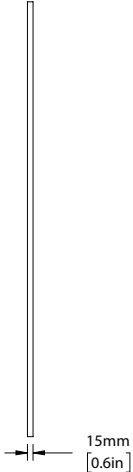

EVERDON
MIRROR TALL

OUR EVERDON SOLID BRASS MIRROR, IN PORTRAIT OR LANDSCAPE FORM WILL FRAME THE CONVERSATION FOR YOUR BATHROOM AND COMES IN FOUR METAL FINISHES; POLISHED BRASS, ANTIQUE BRASS, POLISHED NICKEL AND POLISHED CHROME.

AVAILABLE FINISHES

POLISHED CHROME	PC
SILVER NICKEL	SN
POLISHED BRASS	PB
ANTIQUÉ BRASS	AB

DIMENSIONS

HEIGHT [MM/IN]	1150/45.3
WIDTH [MM/IN]	400/15.7
DEPTH [MM/IN]	15/0.6

DETAILS

FRAME MADE FROM HEAVY GAUGE BRASS METAL.

SWATCHES

POLISHED CHROME SILVER NICKEL POLISHED BRASS ANTIQUE BRASS

IMAGE REFERENCE

SILVER NICKEL FINISH

EVERDON
MIRROR TALL

SCALE 1:20

SCALE 1:20

SCALE 1:10

SCALE 1:20