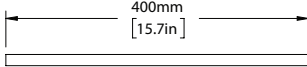

SWATCHES

POLISHED CHROME SILVER NICKEL POLISHED BRASS ANTIQUE BRASS

IMAGE REFERENCE

SILVER NICKEL FINISH

EVERDON
MIRROR TALL

SCALE 1:20

SCALE 1:20

SCALE 1:10