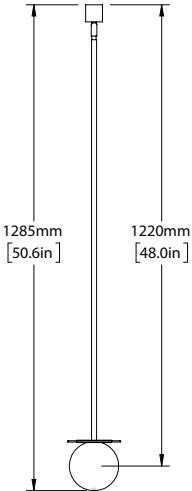

KEW DROP

OUR KEW RANGE FEATURES AN ILLUMINATED LOZENGE SHAPE AND ITS CHEERFUL DESIGN WORKS AS A PENDANT DROP LIGHT, A WALL-MOUNTED PENDANT DROP LIGHT OR A WALL MOUNTED LIGHT.

AVAILABLE FINISHES

POLISHED CHROME	PC
SILVER NICKEL	SN
POLISHED BRASS	PB
ANTIQUÉ BRASS	AB

DIMENSIONS

HEIGHT [MM/IN]	ADJUSTABLE
DIAMETER [MM/IN]	140/5.5

DETAILS

CAST FROM SOLID BRASS. FOSTED GLASS WHICH TEMPER HARSH ILLUMINATION. IP44 TESTED AND RATED.

SWATCHES

POLISHED CHROME SILVER NICKEL POLISHED BRASS ANTIQUÉ BRASS

IMAGE REFERENCE

SILVER NICKEL FINISH

P O R T E R

PRODUCT CODE
L507

K E W D R O P

SCALE 1:20

SCALE 1:20

SCALE 1:5

SCALE 1:20