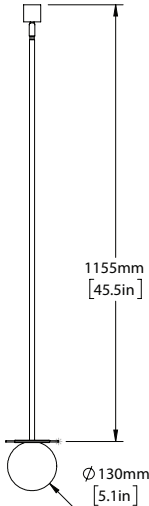

DIMENSIONS

HEIGHT [MM/IN]	ADJUSTABLE
DIAMETER [MM/IN]	140/5.5

DETAILS

CAST FROM SOLID BRASS. FOSTED GLASS WHICH TEMPER HARSH ILLUMINATION. IP44 TESTED AND RATED.

SWATCHES

POLISHED CHROME SILVER NICKEL POLISHED BRASS ANTIQUÉ BRASS

IMAGE REFERENCE

SILVER NICKEL FINISH

P O R T E R

PRODUCT CODE
L507

K E W D R O P

SCALE 1:20

SCALE 1:20

SCALE 1:5

SCALE 1:20