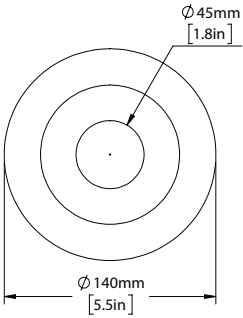

DIMENSIONS

HEIGHT [MM/IN]	ADJUSTABLE
DIAMETER [MM/IN]	140/5.5

DETAILS

CAST FROM SOLID BRASS. FOSTED GLASS WHICH TEMPER HARSH ILLUMINATION. IP44 TESTED AND RATED.

SWATCHES

POLISHED CHROME SILVER NICKEL POLISHED BRASS ANTIQUÉ BRASS

IMAGE REFERENCE

SILVER NICKEL FINISH

P O R T E R

PRODUCT CODE
L507

K E W D R O P

SCALE 1:20

SCALE 1:20

SCALE 1:5

SCALE 1:20