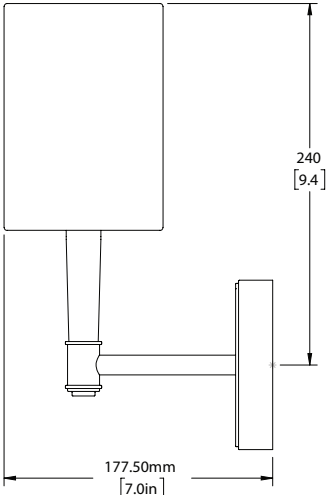

AVAILABLE FINISHES

POLISHED CHROME	PC
SILVER NICKEL	SN
POLISHED BRASS	PB
ANTIQUÉ BRASS	AB

DIMENSIONS

HEIGHT [MM/IN]	295/11.6
WIDTH [MM/IN]	205/8.1
DEPTH [MM/IN]	177/7.0

DETAILS

CAST FROM SOLID BRASS. SILVER GREY SHADE COMPOSED OF NATURAL SILK AND MERINO WOOL. IP44 TESTED AND RATED.

SWATCHES

POLISHED CHROME SILVER NICKEL POLISHED BRASS ANTIQUÉ BRASS

IMAGE REFERENCE

SILVER NICKEL FINISH

TRINITY LOW
OVAL

SCALE 1:5

SCALE 1:5

SCALE 1:5

SCALE 1:5