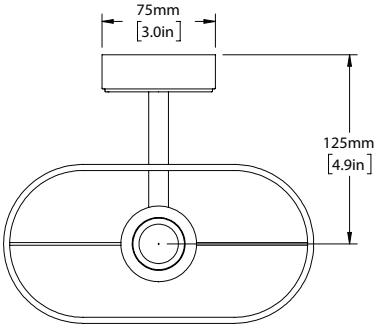

AVAILABLE FINISHES

POLISHED CHROME	PC
SILVER NICKEL	SN
POLISHED BRASS	PB
ANTIQUÉ BRASS	AB

DIMENSIONS

HEIGHT [MM/IN]	295/11.6
WIDTH [MM/IN]	205/8.1
DEPTH [MM/IN]	177/7.0

DETAILS

CAST FROM SOLID BRASS. SILVER GREY SHADE COMPOSED OF NATURAL SILK AND MERINO WOOL. IP44 TESTED AND RATED.

SWATCHES

POLISHED CHROME SILVER NICKEL POLISHED BRASS ANTIQUÉ BRASS

IMAGE REFERENCE

SILVER NICKEL FINISH

TRINITY LOW
OVAL

SCALE 1:5

SCALE 1:5

SCALE 1:5

SCALE 1:5