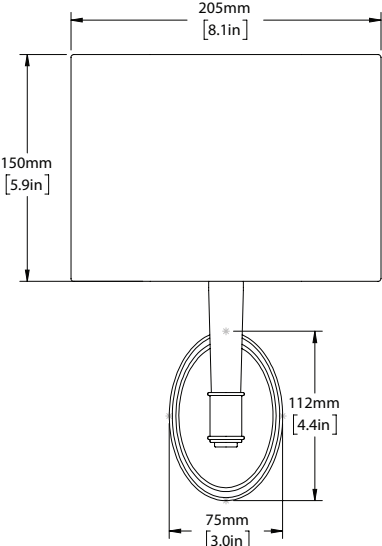

AVAILABLE FINISHES

POLISHED CHROME	PC
SILVER NICKEL	SN
POLISHED BRASS	PB
ANTIQUÉ BRASS	AB

DIMENSIONS

HEIGHT [MM/IN]	295/11.6
WIDTH [MM/IN]	205/8.1
DEPTH [MM/IN]	177/7.0

DETAILS

CAST FROM SOLID BRASS. SILVER GREY SHADE COMPOSED OF NATURAL SILK AND MERINO WOOL. IP44 TESTED AND RATED.

SWATCHES

POLISHED CHROME SILVER NICKEL POLISHED BRASS ANTIQUÉ BRASS

IMAGE REFERENCE

SILVER NICKEL FINISH

TRINITY LOW
OVAL

SCALE 1:5

SCALE 1:5

SCALE 1:5

SCALE 1:5