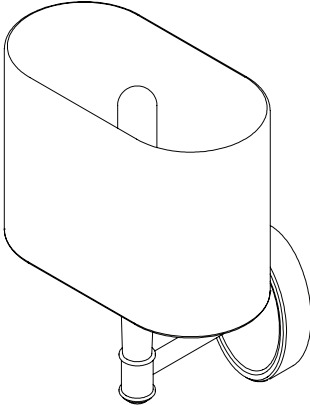

TRINITY LOW OVAL

LOSING NOTHING OF THE ELEGANCE OF ITS TALLER SIBLING, THE TRINITY LOW'S APPEAL IS UNDIMMED. THIS SINGLE ARM WALL-MOUNTED LIGHTING UNIT IS FIXED TO A PLEASING ROUNDED BASE. CHOOSE OVAL OR CONE-SHAPED SHADE OPTIONS.

AVAILABLE FINISHES

POLISHED CHROME	PC
SILVER NICKEL	SN
POLISHED BRASS	PB
ANTIQUÉ BRASS	AB

DIMENSIONS

HEIGHT [MM/IN]	295/11.6
WIDTH [MM/IN]	205/8.1
DEPTH [MM/IN]	177/7.0

DETAILS

CAST FROM SOLID BRASS. SILVER GREY SHADE COMPOSED OF NATURAL SILK AND MERINO WOOL. IP44 TESTED AND RATED.

SWATCHES

POLISHED CHROME SILVER NICKEL POLISHED BRASS ANTIQUÉ BRASS

IMAGE REFERENCE

SILVER NICKEL FINISH

TRINITY LOW
OVAL

SCALE 1:5

SCALE 1:5

SCALE 1:5