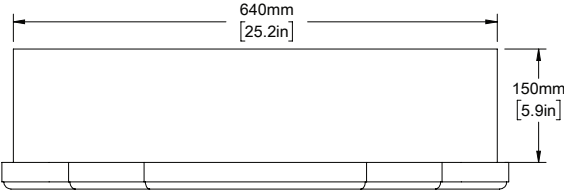

AVAILABLE FINISHES

PORTER COLOURS	VPPC
CUSTOM COLOUR	VPCC

BASE COLOUR (MOHER)

DIMENSIONS

HEIGHT [MM/IN]	1100/43.3
WIDTH [MM/IN]	670/26.4
DEPTH [MM/IN]	185/7.3

DETAILS

MADE FROM BIRCH AND POPLAR WOOD.

SWATCHES

PEAK MOHER (BASE) COMBE HOWTH CAUSEWAY COOLE

CUSTOM

IMAGE REFERENCE

PAINTED MOHER

DIJON CABINET
LARGE

SCALE 1:20

SCALE 1:20

SCALE 1:10