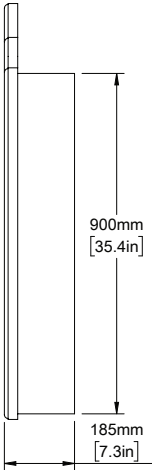

DIJON CABINET LARGE

DISTINGUISHED BY THE FLOURISH OF ITS CURVED TOP DETAIL, THE DIJON CABINET FEATURES A PAINTED SOLID POPLAR WOODEN FRAME. WHETHER IN SMALL OR LARGE PROPORTION, BOTH ARE AVAILABLE IN MIRRORED CABINETS.

AVAILABLE FINISHES

PORTER COLOURS	VPPC
CUSTOM COLOUR	VPCC

BASE COLOUR (MOHER)

DIMENSIONS

HEIGHT [MM/IN]	1100/43.3
WIDTH [MM/IN]	670/26.4
DEPTH [MM/IN]	185/7.3

DETAILS

MADE FROM BIRCH AND POPLAR WOOD.

SWATCHES

PEAK MOHER (BASE) COMBE HOWTH CAUSEWAY COOLE

CUSTOM

IMAGE REFERENCE

PAINTED MOHER

DIJON CABINET
LARGE

SCALE 1:20

SCALE 1:20

SCALE 1:10

SCALE 1:20