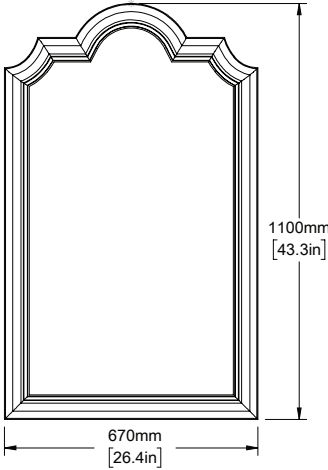

AVAILABLE FINISHES

PORTER COLOURS	VPPC
CUSTOM COLOUR	VPCC

BASE COLOUR (MOHER)

DIMENSIONS

HEIGHT [MM/IN]	1100/43.3
WIDTH [MM/IN]	670/26.4
DEPTH [MM/IN]	185/7.3

DETAILS

MADE FROM BIRCH AND POPLAR WOOD.

SWATCHES

PEAK MOHER (BASE) COMBE HOWTH CAUSEWAY COOLE

CUSTOM

IMAGE REFERENCE

PAINTED MOHER

DIJON CABINET
LARGE

SCALE 1:20

SCALE 1:20

SCALE 1:10

SCALE 1:20