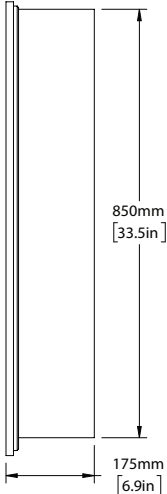

### DIMENSIONS

HEIGHT [MM/IN]	900/35.4
WIDTH [MM/IN]	560/22.0
DEPTH [MM/IN]	175/6.9

### IMAGE REFERENCE

SILVER NICKEL FINISH

EVERDON  
CABINET LARGE

SCALE 1 : 15

SCALE 1 : 15

SCALE 1 : 10

SCALE 1 : 15