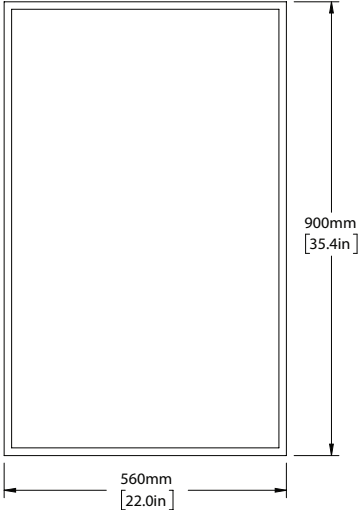

### DIMENSIONS

HEIGHT [MM/IN]	900/35.4
WIDTH [MM/IN]	560/22.0
DEPTH [MM/IN]	175/6.9

### IMAGE REFERENCE

SILVER NICKEL FINISH

EVERDON  
CABINET LARGE

SCALE 1 : 15

SCALE 1 : 15

SCALE 1 : 10

SCALE 1 : 15