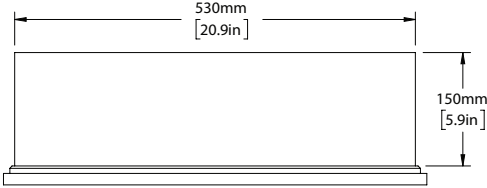

### DIMENSIONS

HEIGHT [MM/IN]	900/35.4
WIDTH [MM/IN]	560/22.0
DEPTH [MM/IN]	175/6.9

### IMAGE REFERENCE

SILVER NICKEL FINISH

EVERDON  
CABINET LARGE

SCALE 1 : 15

SCALE 1 : 15

SCALE 1 : 10

SCALE 1 : 15