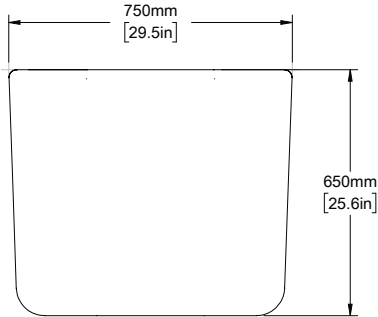

### DIMENSIONS

LENGTH [MM/IN]	1760/69.3
WIDTH [MM/IN]	750/29.5
HEIGHT [MM/IN]	650/25.6

### IMAGE REFERENCE

STONE CARRARA MARBLE HONED

P O R T M A N  
S T O N E B A T H

SCALE 1:20

SCALE 1:25

SCALE 1:25

SCALE 1:25