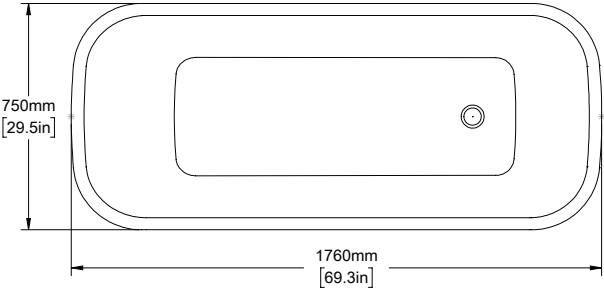

### DIMENSIONS

LENGTH [MM/IN]	1760/69.3
WIDTH [MM/IN]	750/29.5
HEIGHT [MM/IN]	650/25.6

### IMAGE REFERENCE

STONE CARRARA MARBLE HONED

P O R T M A N  
S T O N E B A T H

SCALE 1:20

SCALE 1:25

SCALE 1:25

SCALE 1:25