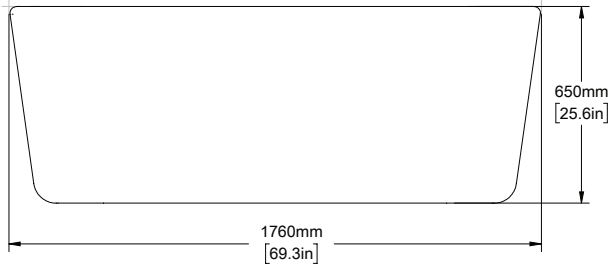

### DIMENSIONS

LENGTH [MM/IN]	1760/69.3
WIDTH [MM/IN]	750/29.5
HEIGHT [MM/IN]	650/25.6

### IMAGE REFERENCE

STONE CARRARA MARBLE HONED

P O R T M A N  
S T O N E B A T H

SCALE 1:20

SCALE 1:25

SCALE 1:25

SCALE 1:25