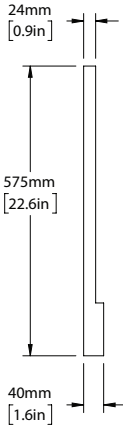

### DIMENSIONS

WIDTH [MM/IN]	800/31.5
HEIGHT [MM/IN]	575/22.6
DEPTH [MM/IN]	24/0.9

### IMAGE REFERENCE

PAINTED MOHER  
CARRARA MARBLE HONED  
SILVER NICKEL BRASSWARE

P O R T M A N B A T H  
E N D P A N E L

SCALE 1 : 15

SCALE 1 : 15

SCALE 1 : 15

SCALE 1 : 15