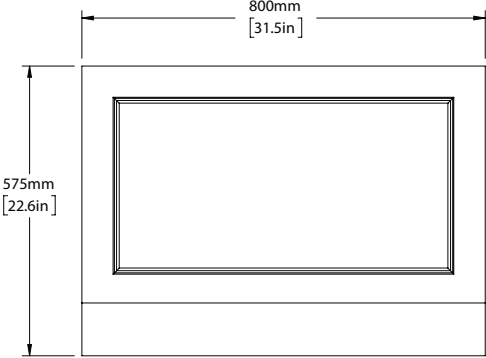

P O R T M A N B A T H
E N D P A N E L

SCALE 1 : 15

SCALE 1 : 15