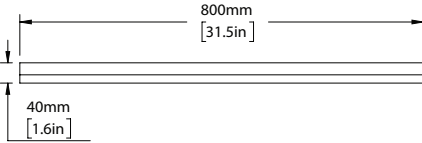

### DIMENSIONS

WIDTH [MM/IN]	800/31.5
HEIGHT [MM/IN]	575/22.6
DEPTH [MM/IN]	24/0.9

### IMAGE REFERENCE

PAINTED MOHER  
CARRARA MARBLE HONED  
SILVER NICKEL BRASSWARE

P O R T M A N B A T H  
E N D P A N E L

SCALE 1 : 15

SCALE 1 : 15

SCALE 1 : 15

SCALE 1 : 15